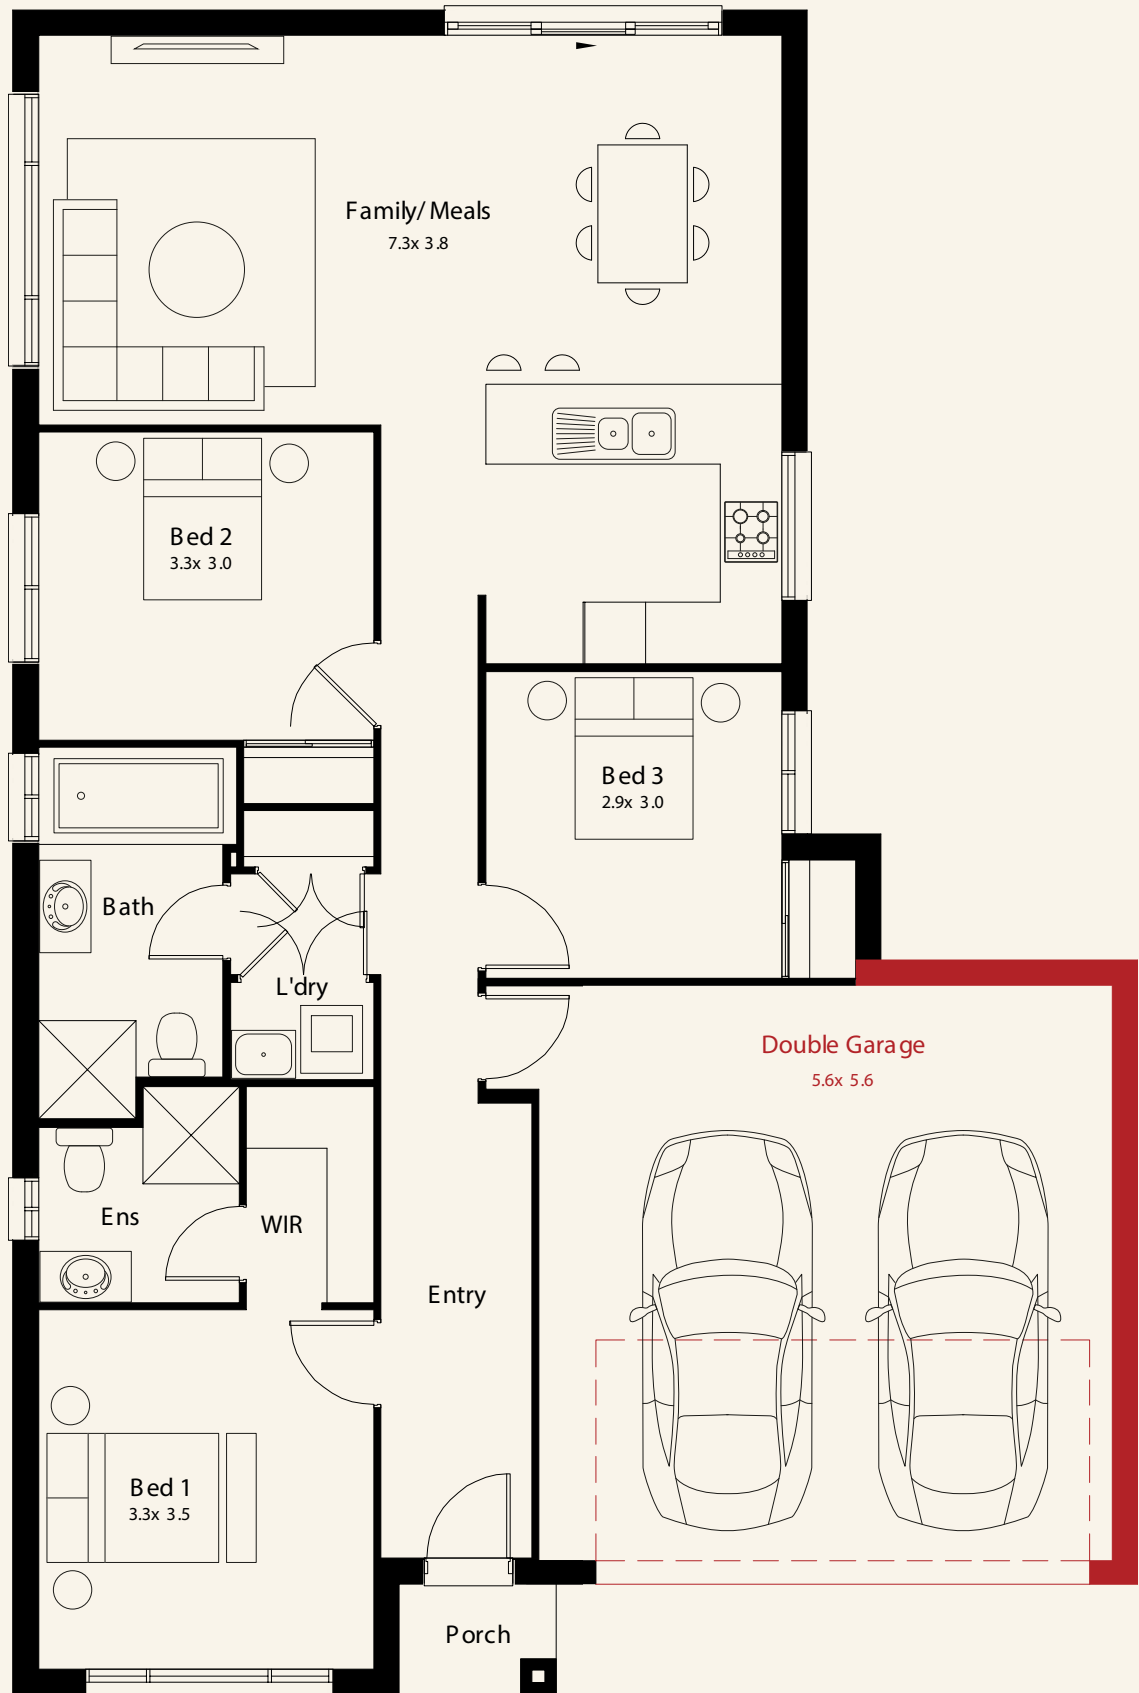

HAVEN ESTATE

All images and drawings including landscape plans are for illustrative purposes & should be used as a guide only. Purchasers are advised to refer to the Land Contract and/or Builders Tender and Contract for precise dimensions, specifications and inclusions, price may change subject to selected inclusions. Builder reserves the right to revise plans, specifications, materials and suppliers without notice.