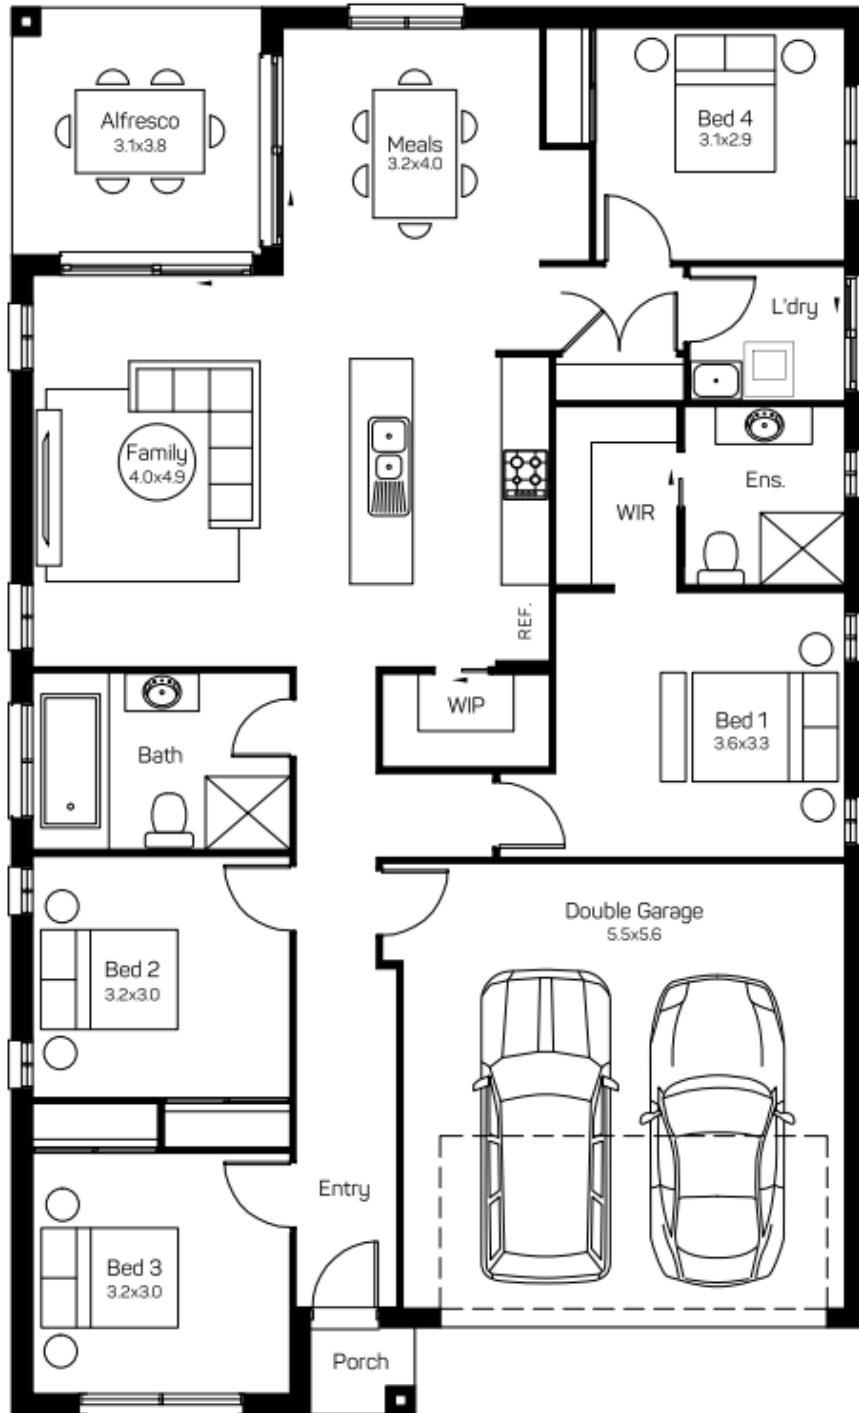

Inclusions

- Lifetime structural guarantee
- Hybrid steel frame
- Floor coverings
- 20mm stone kitchen benchtop
- Flyscreens to opening windows
- 900mm Haier oven, cooktop and rangehood
- Fully ducted air conditioning
- Soft close drawers and doors to kitchen and bathroom
- 3.5kW solar package
- And much more!

Explore your new haven

HAVENESTATE.COM.AU

H A V E N
ESTATE

House & Land Package

LOT 756 | LOT SIZE 406M² | WASHINGTON 19 TRADITIONAL

Explore your new haven

HAVENSTATE.COM.AU

H A V E N