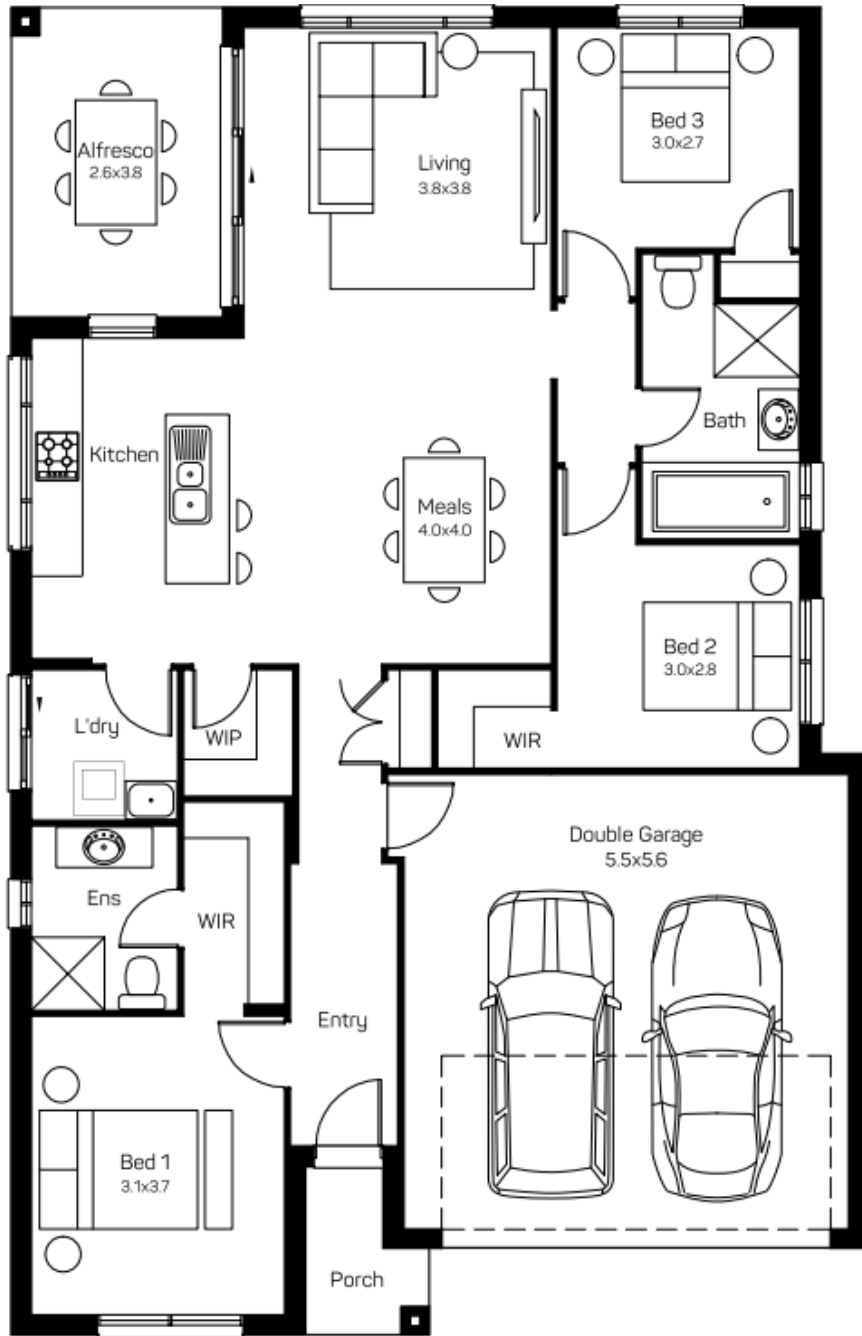

### Inclusions

- Lifetime structural guarantee
- Hybrid steel frame
- Floor coverings
- 20mm stone kitchen benchtop
- Flyscreens to opening windows
- 900mm Haier oven, cooktop and rangehood
- Fully ducted air conditioning
- Soft close drawers and doors to kitchen and bathroom
- 3.5kW solar package
- And much more!

# House & Land Package

LOT 756 | LOT SIZE 406M<sup>2</sup> | MANA 17 MANILA

Explore your new haven

HAVENESTATE.COM.AU

H A V E N

ESTATE