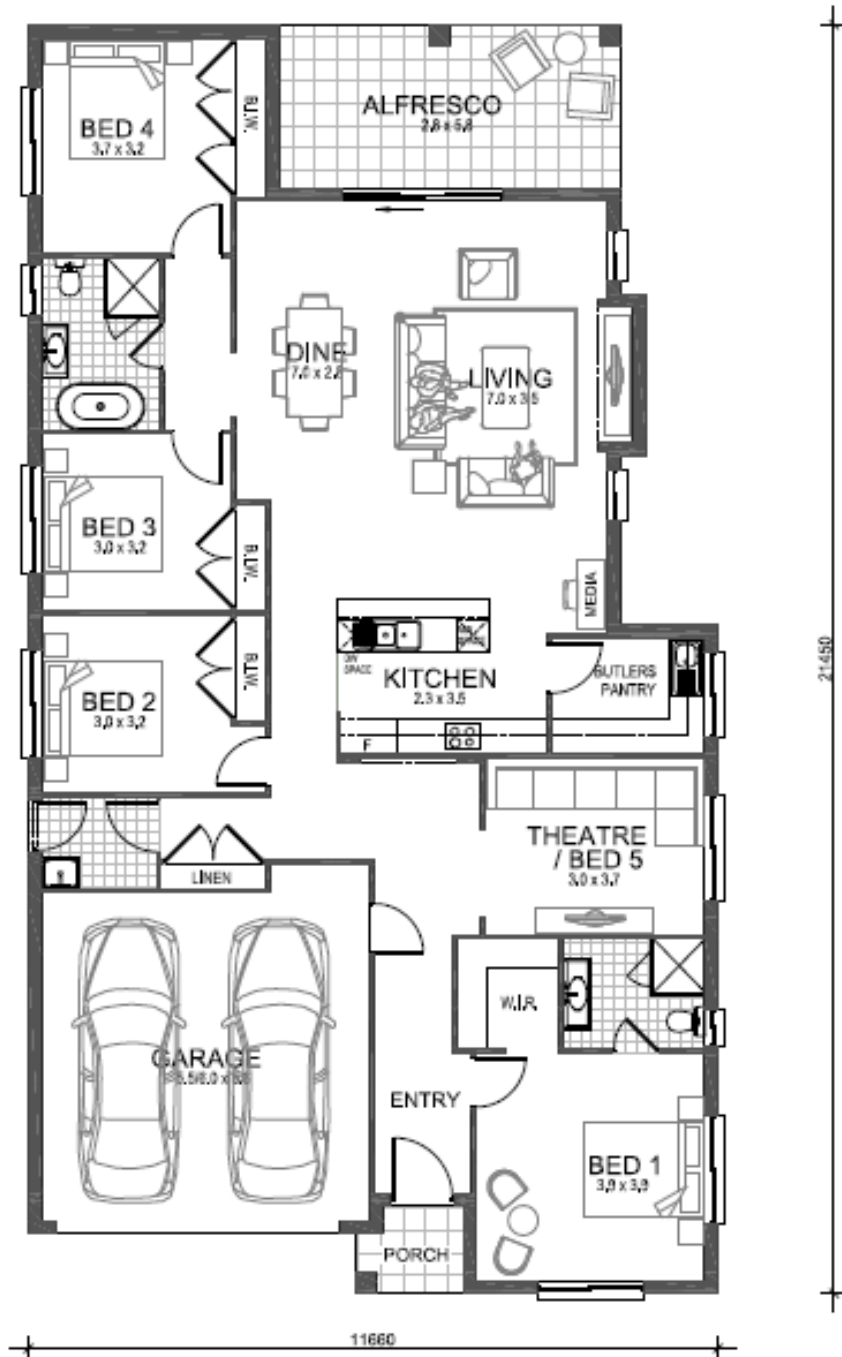

# House & Land Package

LOT 401 | LOT SIZE 500M<sup>2</sup> | IVY 5 MACARTHUR

4 2 2

### Inclusions

- Fixed site costs including H2-Class slab
- Tiles or 8.33mm timber laminate flooring to all living areas
- Carpet to all bedrooms
- Designer kitchen
- Main walk in robe
- Built in robes to the remaining bedrooms
- Floating vanities to bathrooms
- And much, much more

# House & Land Package

LOT 401 | LOT SIZE 500M<sup>2</sup> | IVY 5 MACARTHUR

Explore your new haven  
HAVENESTATE.COM.AU

H A V E N  
ESTATE