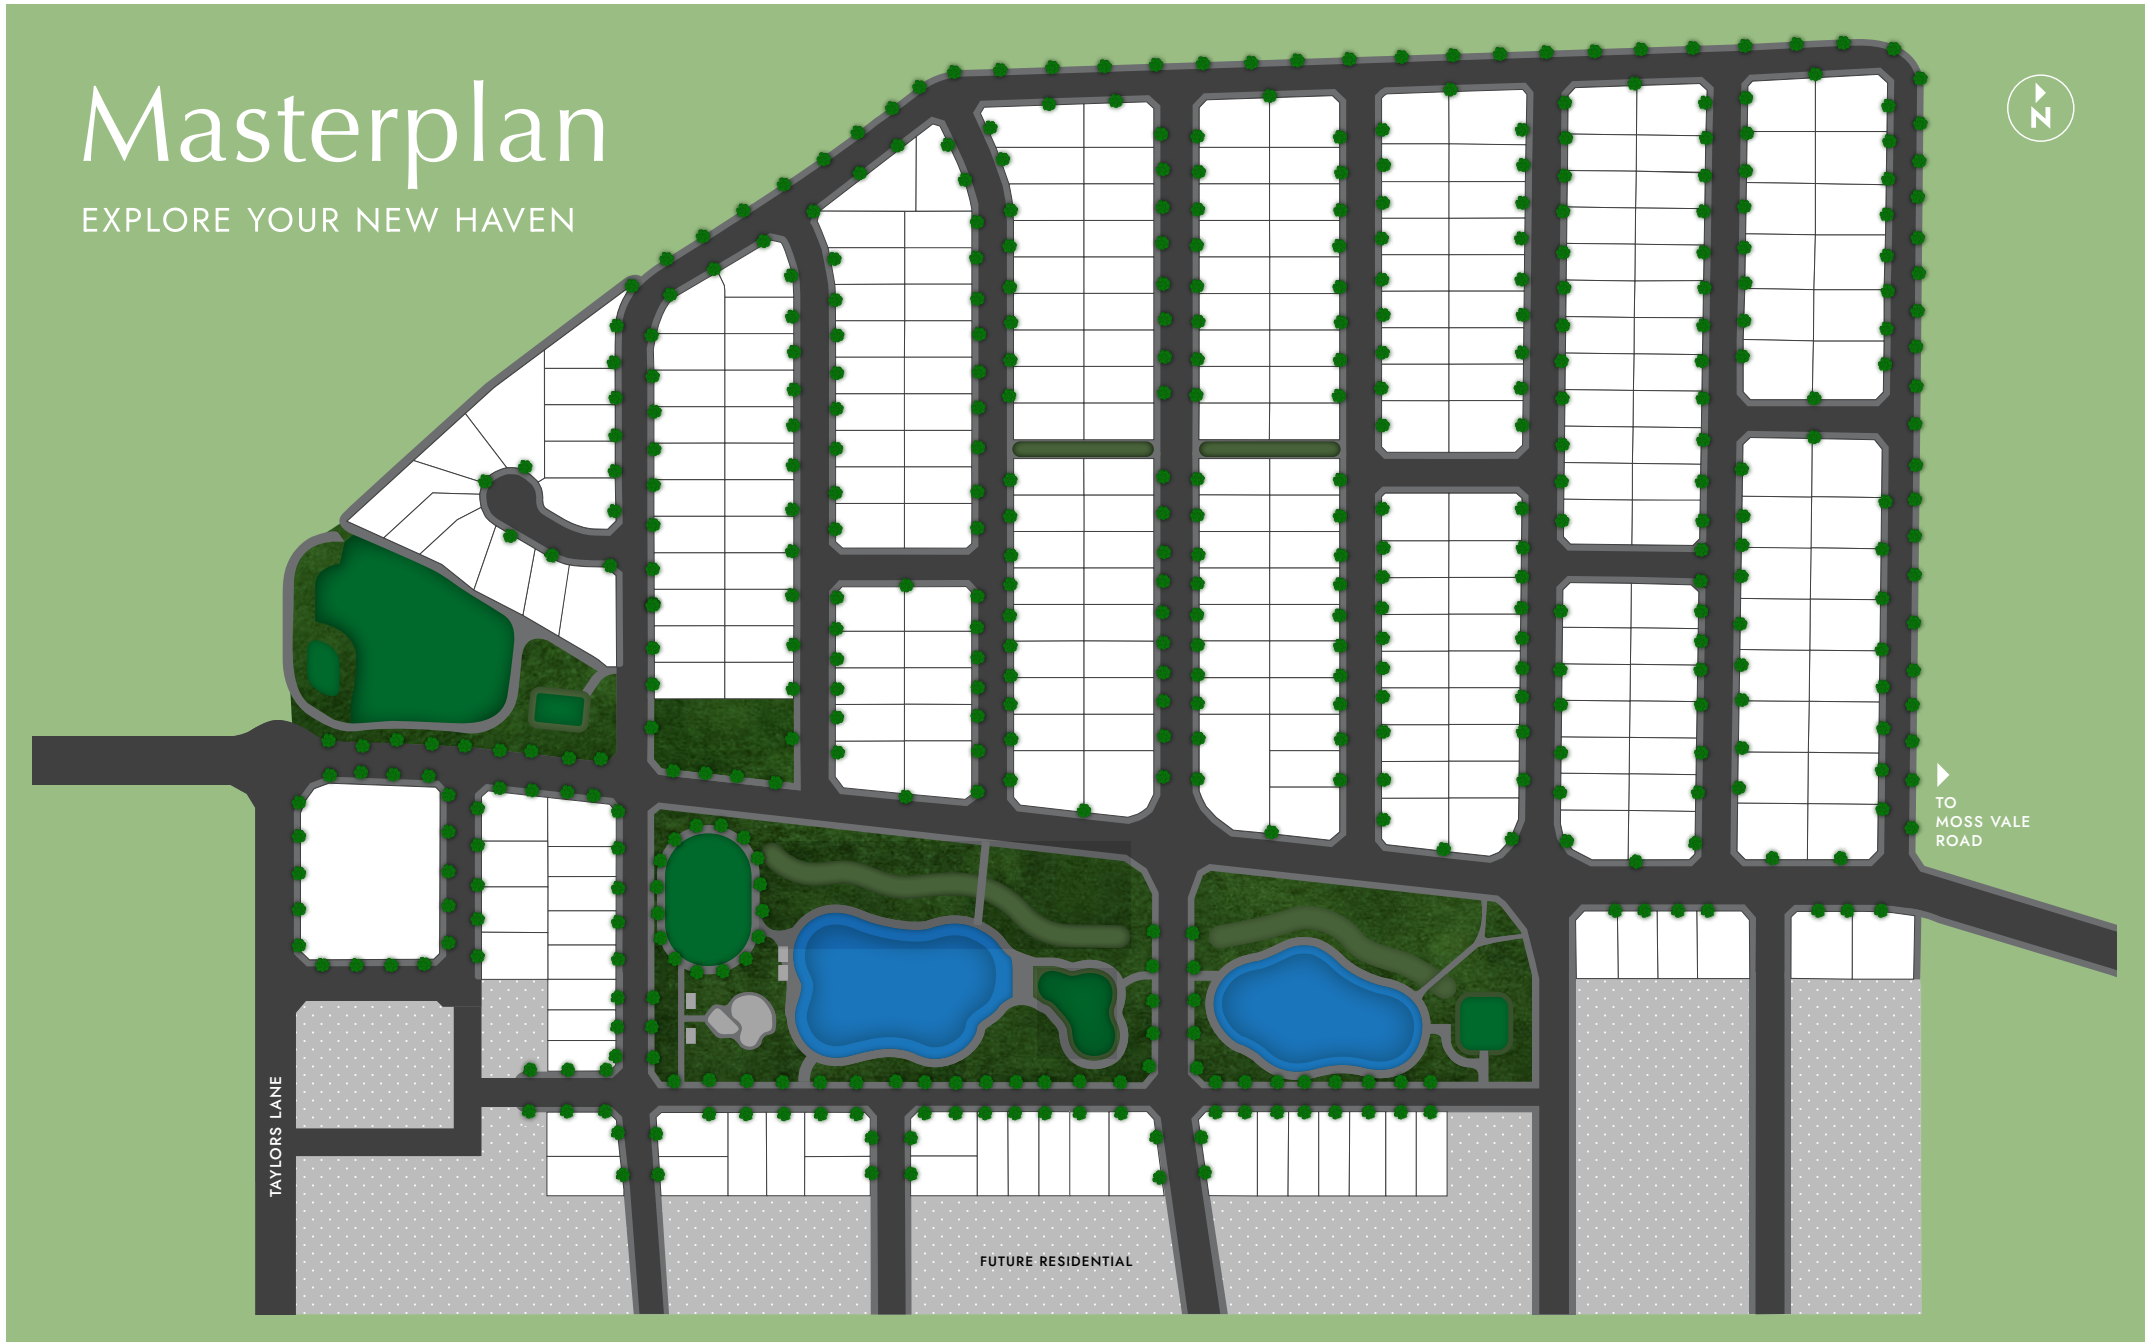

Masterplan

EXPLORE YOUR NEW HAVEN

H A V E N

E S T A T E

sales@havenestate.com . 0415 521 964 . HAVENESTATE.COM.AU